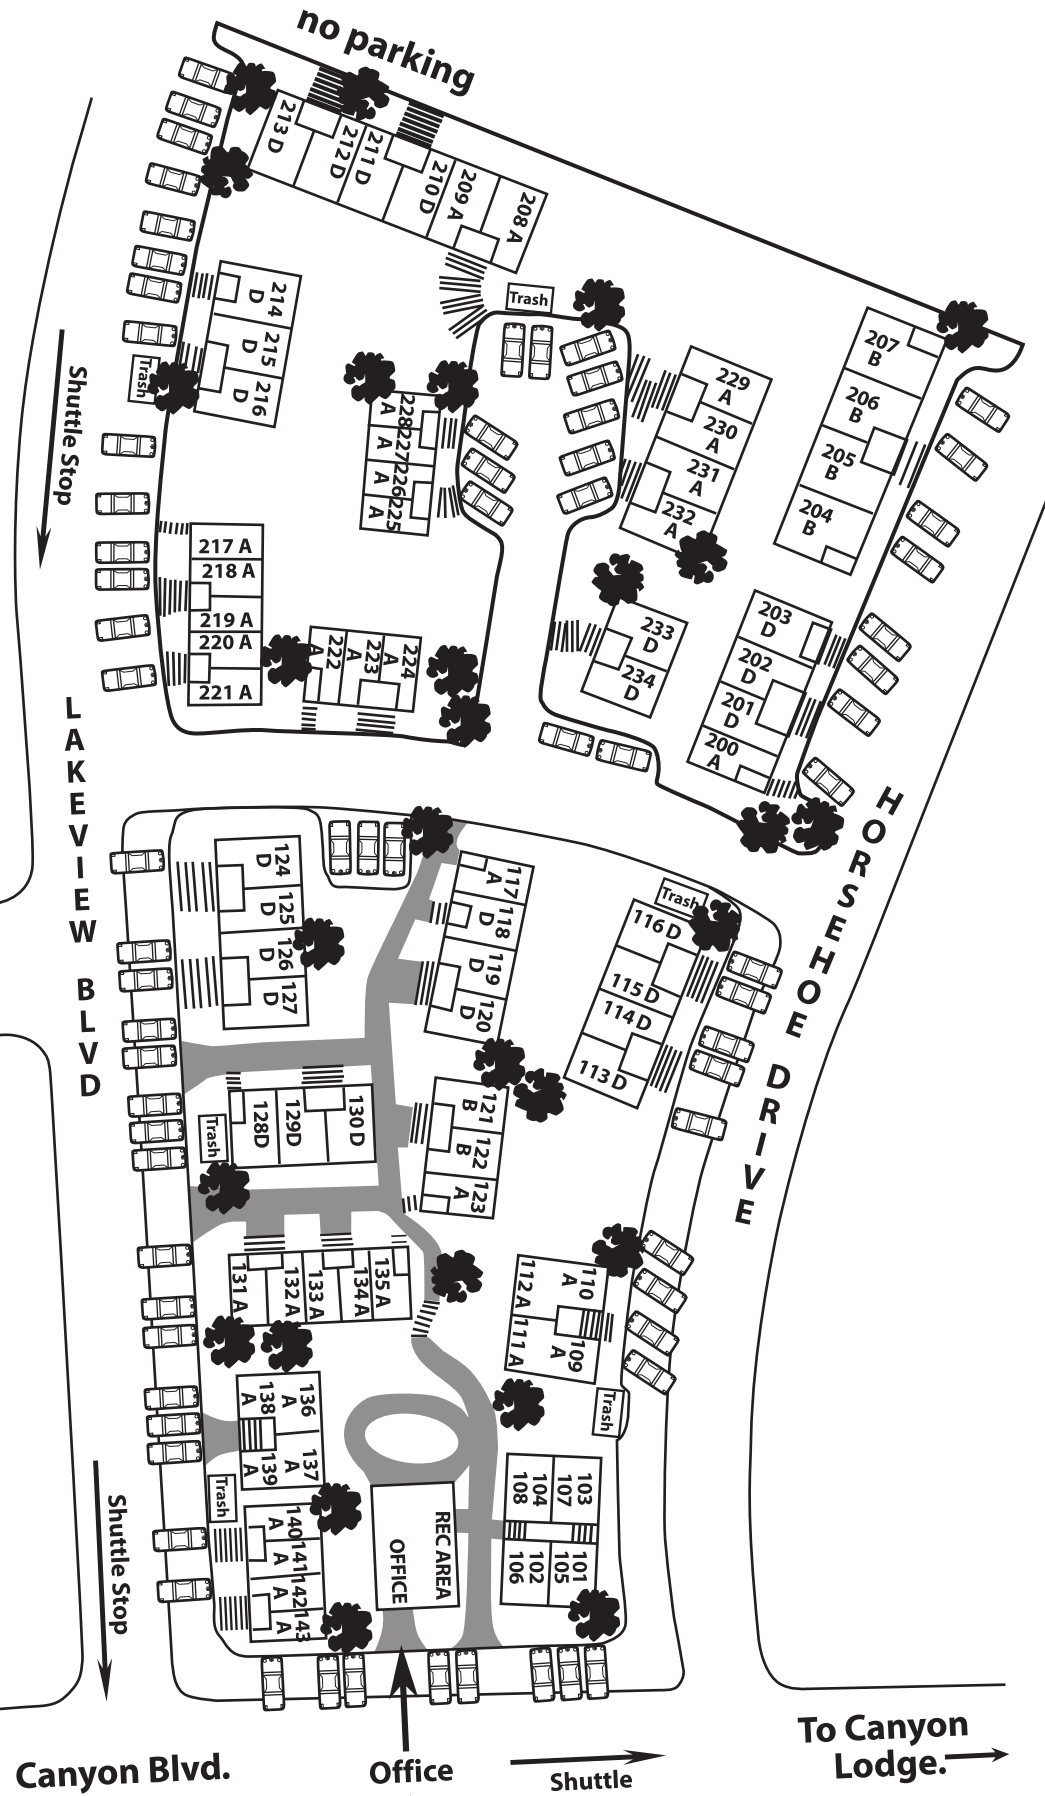

Mammoth Estates Resort Condominiums

P.O. Box 1117
Mammoth Lakes, CA 93546
760-934-2884

Canyon Blvd.

Village gondola
to Canyon Lodge

Canyon Blvd.

Office

Shuttle

To Canyon
Lodge.

**Mammoth Estates
Resort Condominiums**